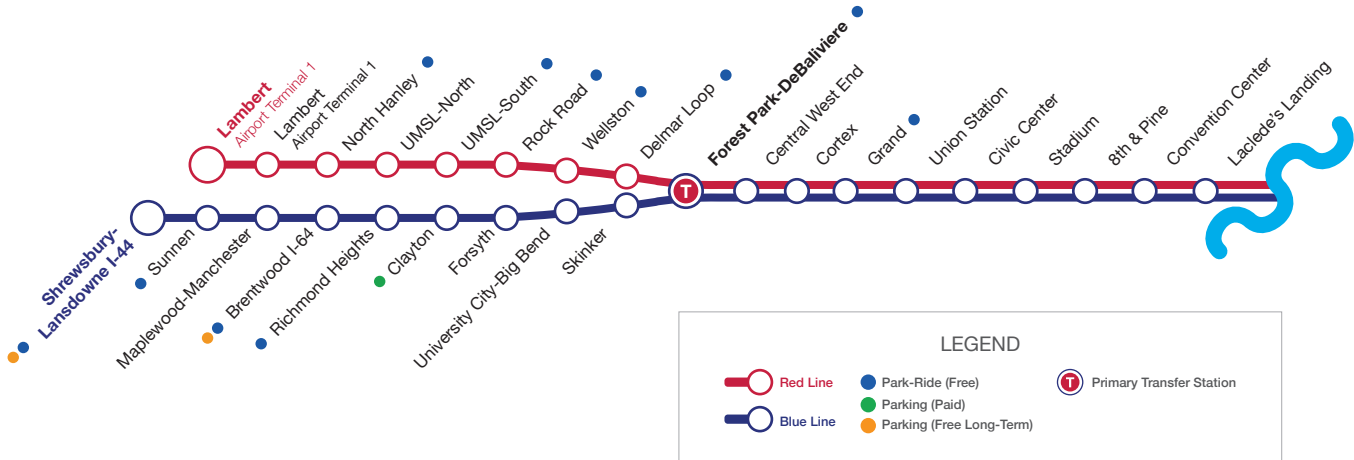

MetroLink Stops

Arch-Laclede's Landing

Four Seasons Hotel St. Louis
 HotelLumière at Lumiere Place

Convention Center

Courtyard by Marriott Convention Center
 Drury Inn & Suites Convention Center
 Embassy Suites Downtown St. Louis
 Hampton Inn St. Louis-Downtown
 Hilton St. Louis Downtown at The Arch
 Holiday Inn Downtown Conv. Ctr.
 Hotel Indigo St. Louis
 Hotel Saint Louis
 Hyatt Regency St. Louis at The Arch
 Marriott St. Louis Grand
 Missouri Athletic Club

Civic Center

OYO Hotel St. Louis Downtown City Center
 The Last Hotel

Union Station

Fairfield Inn & Suites
 Drury Inn Union Station
 Pear Tree Inn Union Station
 St. Louis Union Station Hotel

Cortex

Aloft St. Louis Cortex
 Element St. Louis Midtown

Central West End

Chase Park Plaza Hotel
 Holiday Inn Express – Central West End
 Home2 Suites St. Louis/Forest Park
 The Parkway Hotel

Delmar Loop

Moonrise Hotel

Clayton

Clayton Plaza Hotel
 Hampton Inn & Suites Clayton/St. Louis Galleria
 Le Méridien St. Louis Clayton
 The Ritz-Carlton, St. Louis

Crowne Plaza St. Louis Airport
 DoubleTree St. Louis Airport
 Embassy Suites St. Louis Airport
 Hilton St. Louis Airport
 Hilton Garden Inn St. Louis Airport
 Holiday Inn Express St. Louis
 Holiday Inn St. Louis Airport-West Earth City
 Marriott St. Louis Airport
 Pear Tree Airport St. Louis
 Renaissance St. Louis Airport Hotel